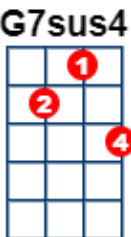

C Csus4 C
When it's over so they say

C
It'll rain on a sunny day

G7 C Csus4 C C7
I know shining down like water

F G7 C Em7 Am Am7
I wanna know have you ever seen the rain

F G7 C Em7 Am Am7
I wanna know have you ever seen the rain

F G7 C G7sus4 C
Coming down on a sunny day

C Csus4 C
Yesterday and days before

C
Sun is cold and rain is hard

G7 C Csus4 C
I know it's been that way for all my time

C Csus4 C
Till forever on it goes

C
Through the circle fast and slow