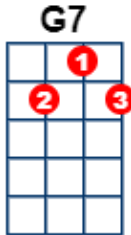

Have You Ever Seen The Rain

Have You Ever Seen The Rain
Creedence Clearwater Revival

C Csus4 C
Someone told me long ago

C
There's a calm before the storm

G7 C Csus4 C
I know it's been coming for some time

C Csus4 C
When it's over so they say

C
It'll rain on a sunny day

G7 C Csus4 C C7
I know shining down like water

F G7 C Em7 Am Am7
I wanna know have you ever seen the rain

F G7 C Em7 Am Am7
I wanna know have you ever seen the rain