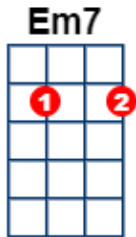

Have You Ever Seen The Rain

Have You Ever Seen The Rain
Creedence Clearwater Revival

C Csus4 C
Someone told me long ago

C
There's a calm before the storm

G7 C Csus4 C
I know it's been coming for some time

C Csus4 C
When it's over so they say

C
It'll rain on a sunny day

G7 C Csus4 C C7
I know shining down like water

F G7 C Em7 Am Am7
I wanna know have you ever seen the rain

F G7 C Em7 Am Am7
I wanna know have you ever seen the rain